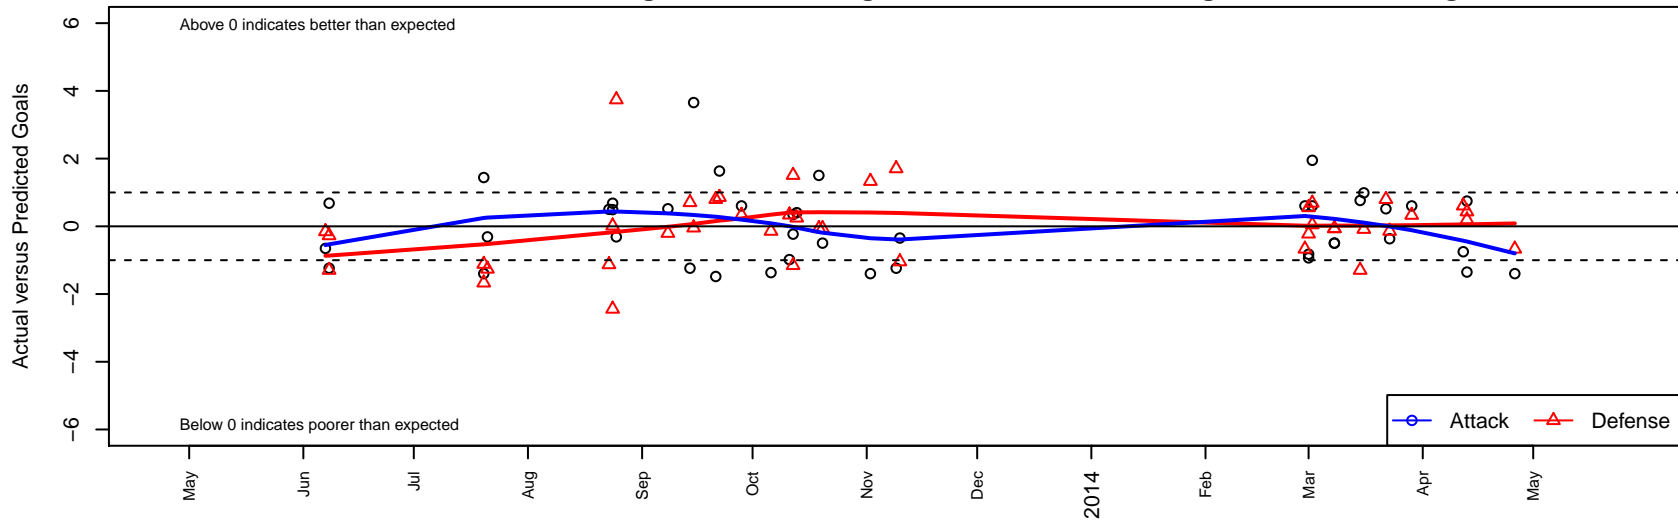

Wenatchee Fire Black G00
Dots are actual minus expected GF (blue circles) and GA (red triangles).
Blue line is smoothed change in attack strength. Red is smoothed change in defense strength.